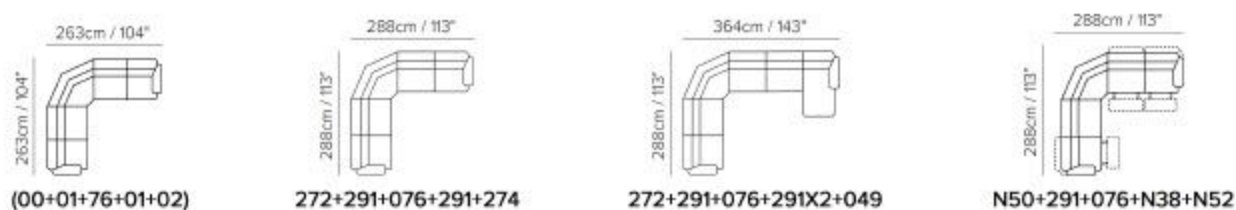

■ Vers. 064

■ Vers. N55

■ Vers. 272+076+291+049

SCHEMATICS

COMPOSITION EXAMPLES

TECHNICAL INFORMATION

	<b>COVERING</b>	Leather <input checked="" type="checkbox"/>					
	<b>LEGS</b>	Wood <input type="checkbox"/>	Metal <input type="checkbox"/>	Plastic <input checked="" type="checkbox"/>	Castors <input type="checkbox"/>	Upholstered <input type="checkbox"/>	
	<b>FILLING</b>	Arms <input type="checkbox"/> Fiber <input checked="" type="checkbox"/> Foam <input type="checkbox"/> Feather/Fiber Mix <input type="checkbox"/> Feather	Seat cushion <input type="checkbox"/> Fiber <input checked="" type="checkbox"/> Foam <input type="checkbox"/> Feather/Fiber Mix <input type="checkbox"/> Feather	Back cushion <input type="checkbox"/> Fiber <input checked="" type="checkbox"/> Foam <input type="checkbox"/> Feather/Fiber Mix <input type="checkbox"/> Feather			
	<b>COMFORT</b>	Standard Comfort <input checked="" type="checkbox"/>	Firm Comfort <input type="checkbox"/>				
	<b>FUNCTION</b>	Bed <input type="checkbox"/>	Electric motion <input checked="" type="checkbox"/>	Motion <input checked="" type="checkbox"/>	Recliner <input checked="" type="checkbox"/>	Sliding <input type="checkbox"/>	
	<b>OPTIONS</b>	Nails <input type="checkbox"/>	Contrast Stitching <input checked="" type="checkbox"/>	Removable <input type="checkbox"/>			

NOTES

- Contrast stitching is available only with certain covers and option is managed directly in NARES.
- All arms, back and seat surfaces are covered in Top Grain.
- This model is available with split leather exterior covering (Side, Rear and Front Panels)
- Tight Seat Cushion (the seat cushions of the models are fixed to the frame)
- Tight Back Cushion (the back cushions of the models are fixed to the frame)
- With Leather Side (the sectional pieces come with leather sides)
- Wood Frame
- Without Feet Assembled (the feet will be in a bag inside the package)
- Plastic Wrap (the model will be wrapped in a plastic bag)