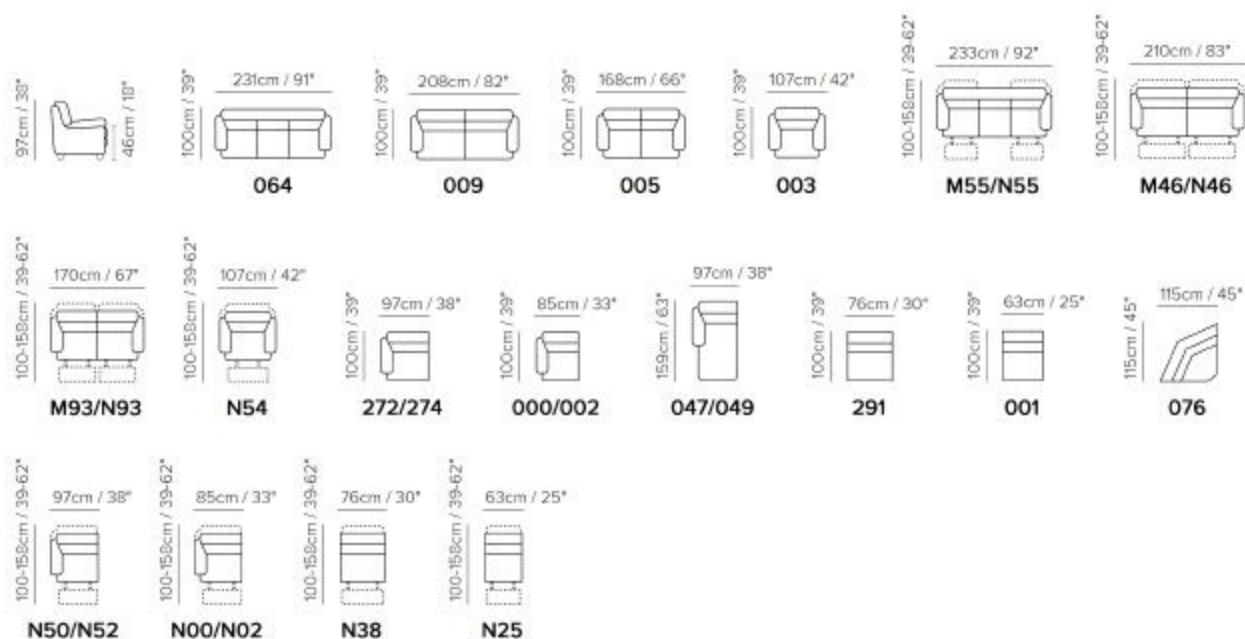

■ Vers. 064

■ Vers. N55

■ Vers. 272+076+291+049

SCHEMATICS

COMPOSITION EXAMPLES

TECHNICAL INFORMATION

	<b>COVERING</b>	Leather <input checked="" type="checkbox"/>					
	<b>LEGS</b>	Wood <input type="checkbox"/>	Metal <input type="checkbox"/>	Plastic <input checked="" type="checkbox"/>	Castors <input type="checkbox"/>	Upholstered <input type="checkbox"/>	
	<b>FILLING</b>	Arms <input type="checkbox"/> Fiber <input checked="" type="checkbox"/> Foam <input type="checkbox"/> Feather/Fiber Mix <input type="checkbox"/> Feather	Seat cushion <input type="checkbox"/> Fiber <input checked="" type="checkbox"/> Foam <input type="checkbox"/> Feather/Fiber Mix <input type="checkbox"/> Feather	Back cushion <input type="checkbox"/> Fiber <input checked="" type="checkbox"/> Foam <input type="checkbox"/> Feather/Fiber Mix <input type="checkbox"/> Feather			
	<b>COMFORT</b>	Standard Comfort <input checked="" type="checkbox"/>	Firm Comfort <input type="checkbox"/>				
	<b>FUNCTION</b>	Bed <input type="checkbox"/>	Electric motion <input checked="" type="checkbox"/>	Motion <input checked="" type="checkbox"/>	Recliner <input checked="" type="checkbox"/>	Sliding <input type="checkbox"/>	
	<b>OPTIONS</b>	Nails <input type="checkbox"/>	Contrast Stitching <input checked="" type="checkbox"/>	Removable <input type="checkbox"/>			

NOTES

- Contrast stitching is available only with certain covers and option is managed directly in NARES.
- All arms, back and seat surfaces are covered in Top Grain.
- This model is available with split leather exterior covering (Side, Rear and Front Panels)
- Tight Seat Cushion (the seat cushions of the models are fixed to the frame)
- Tight Back Cushion (the back cushions of the models are fixed to the frame)
- With Leather Side (the sectional pieces come with leather sides)
- Wood Frame
- Without Feet Assembled (the feet will be in a bag inside the package)
- Plastic Wrap (the model will be wrapped in a plastic bag)